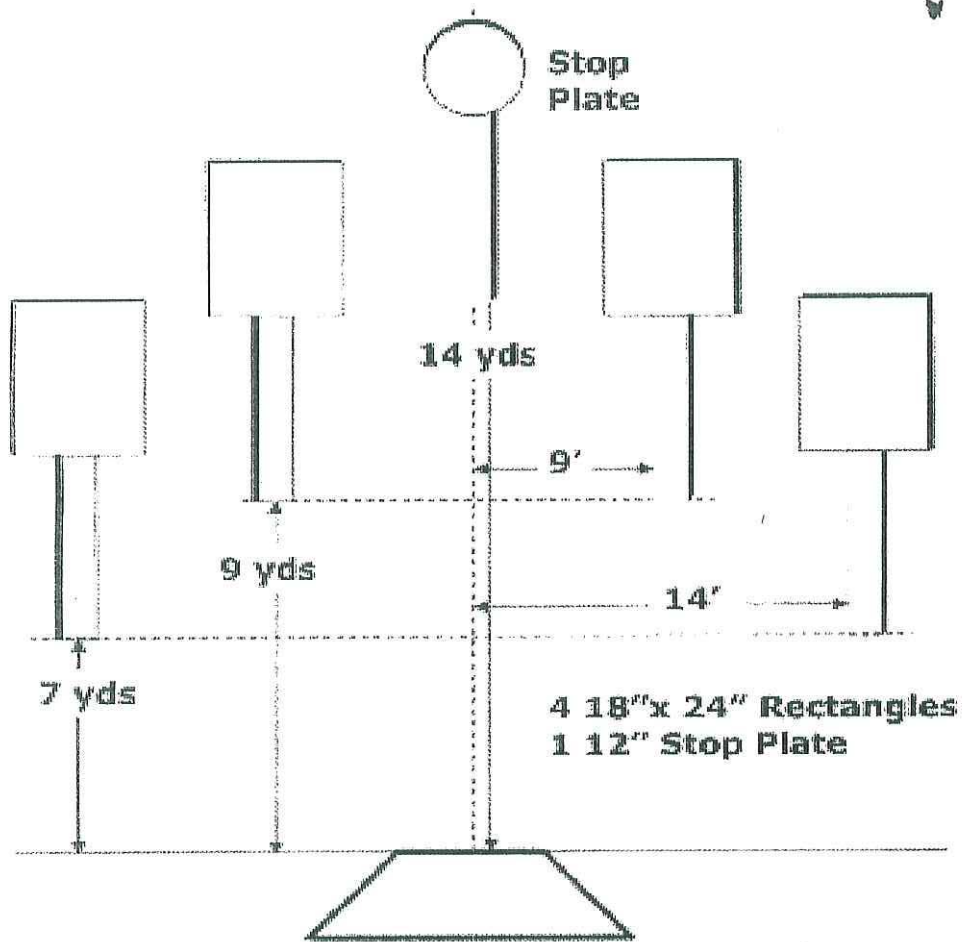

SMOKE & HOPE

Run	Time	Penalties	Combine
1			4 best times
2			⋮
3			
4			
5			