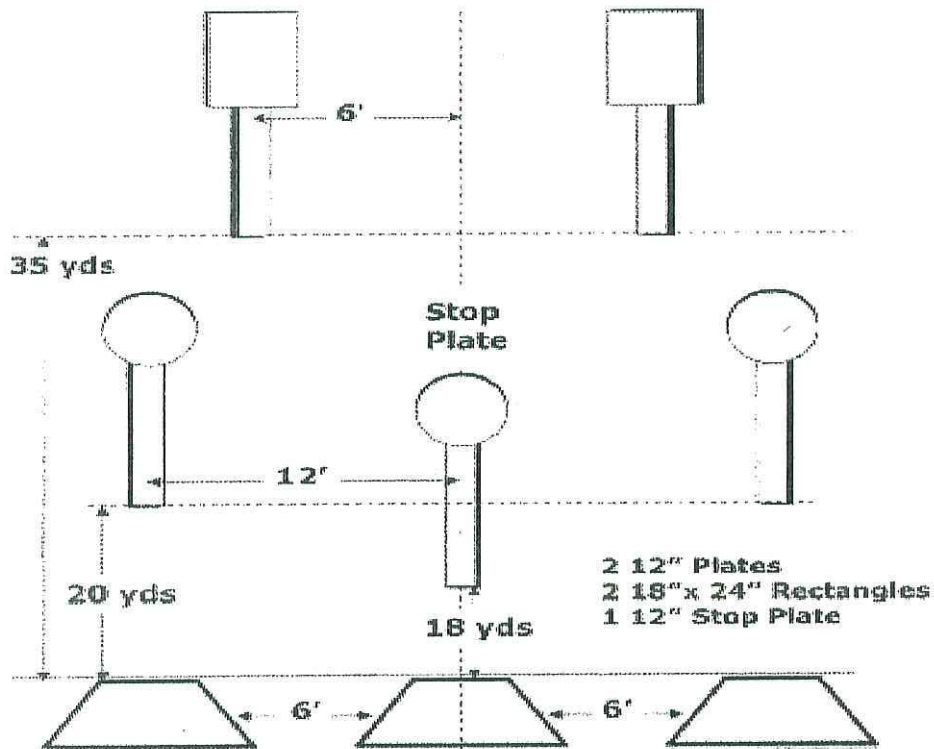

OUTER LIMITS

Note: Right handed shooters start from the left hand Box and Left handed shooters from the right hand Box. Shooter must shoot the 2 plates directly in front then move to centre Box and shoot remaining 2 plates and then the Stop Plate.

Run	Time	Penalties	Combine
1			3 best times • •
2			
3			
4			